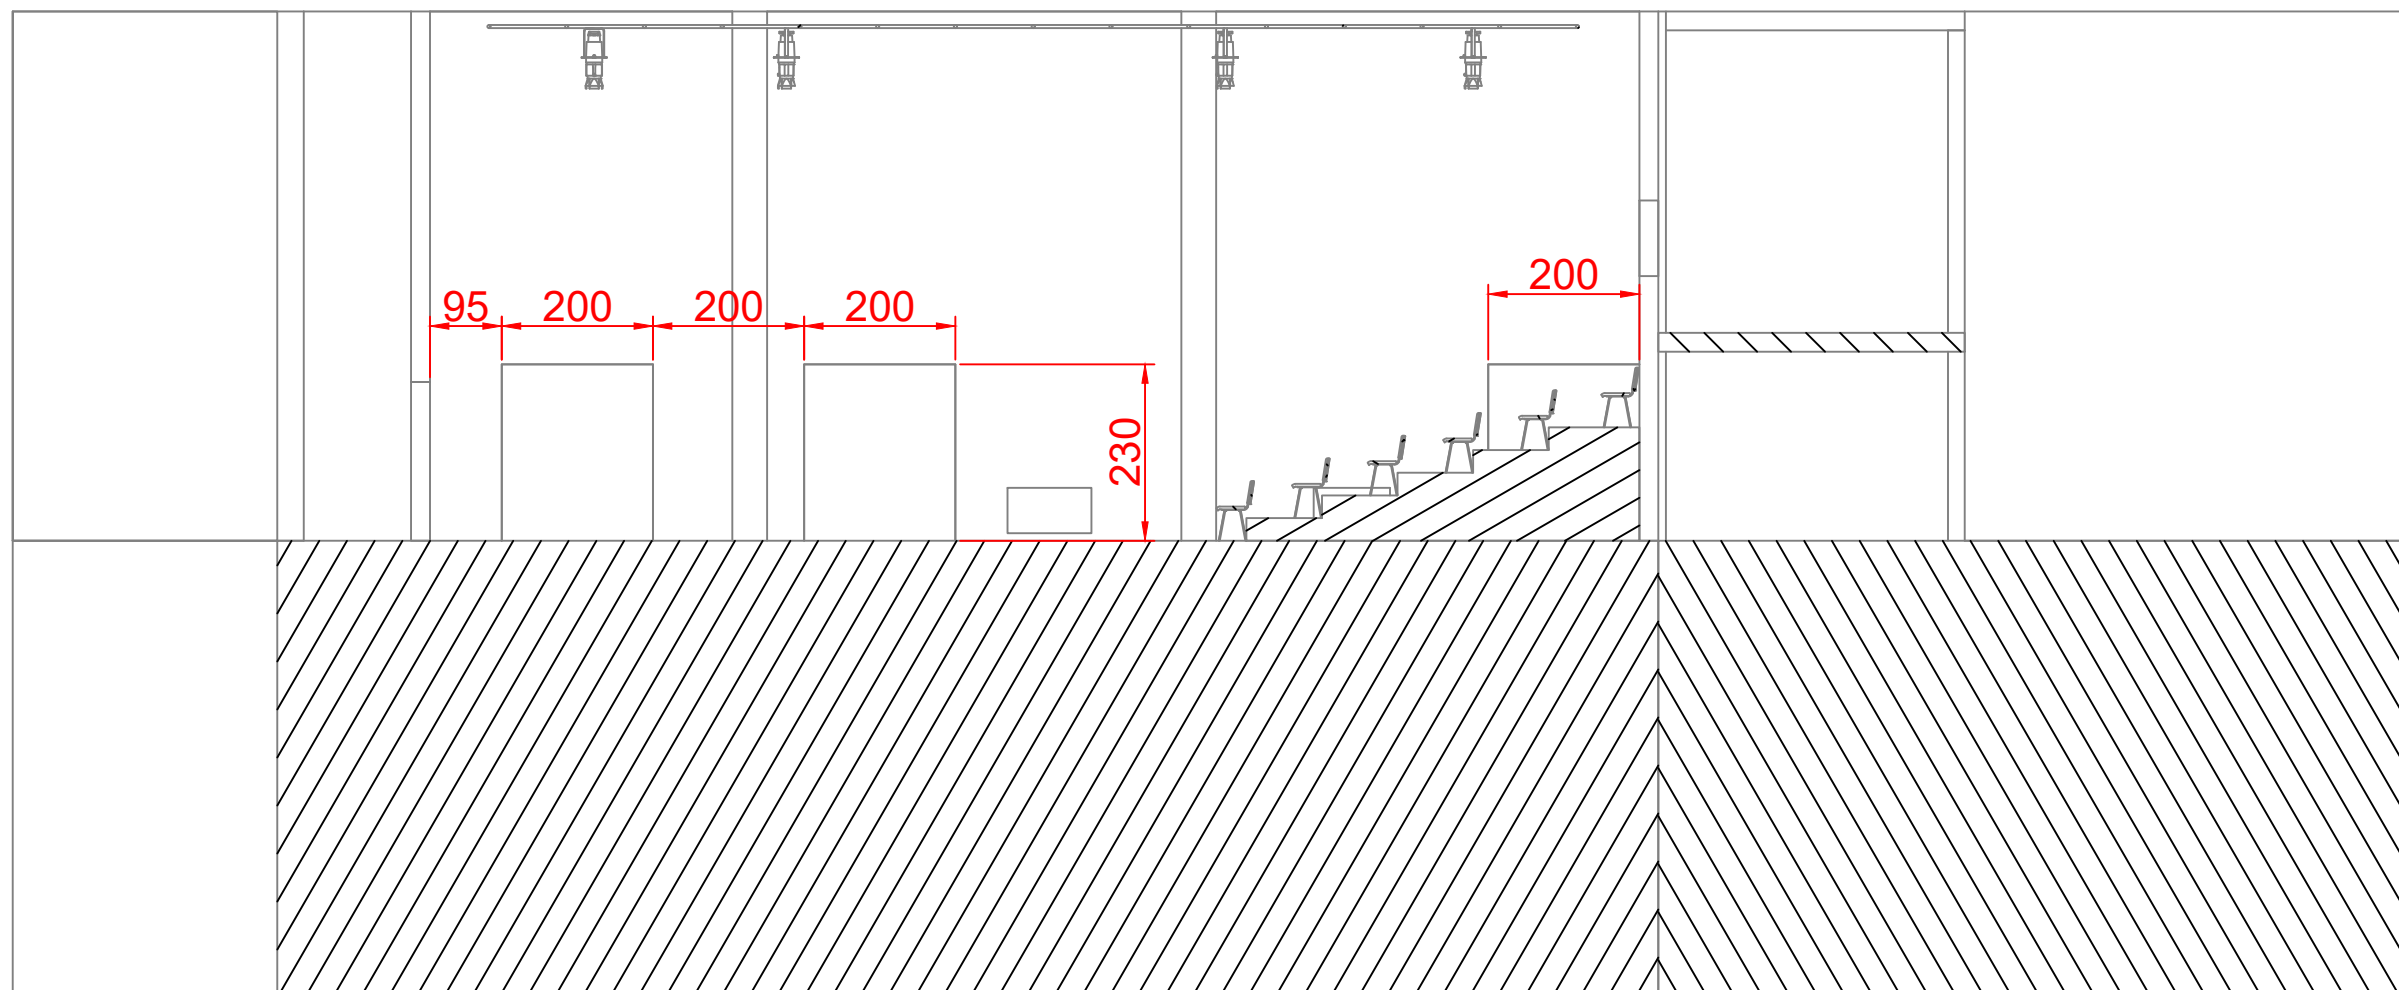

## NOTE

- NO scenery supporting rods
- for the auditorium the adjustable and multi interior platforms can be used and placed on demand

left

E

right

front

back