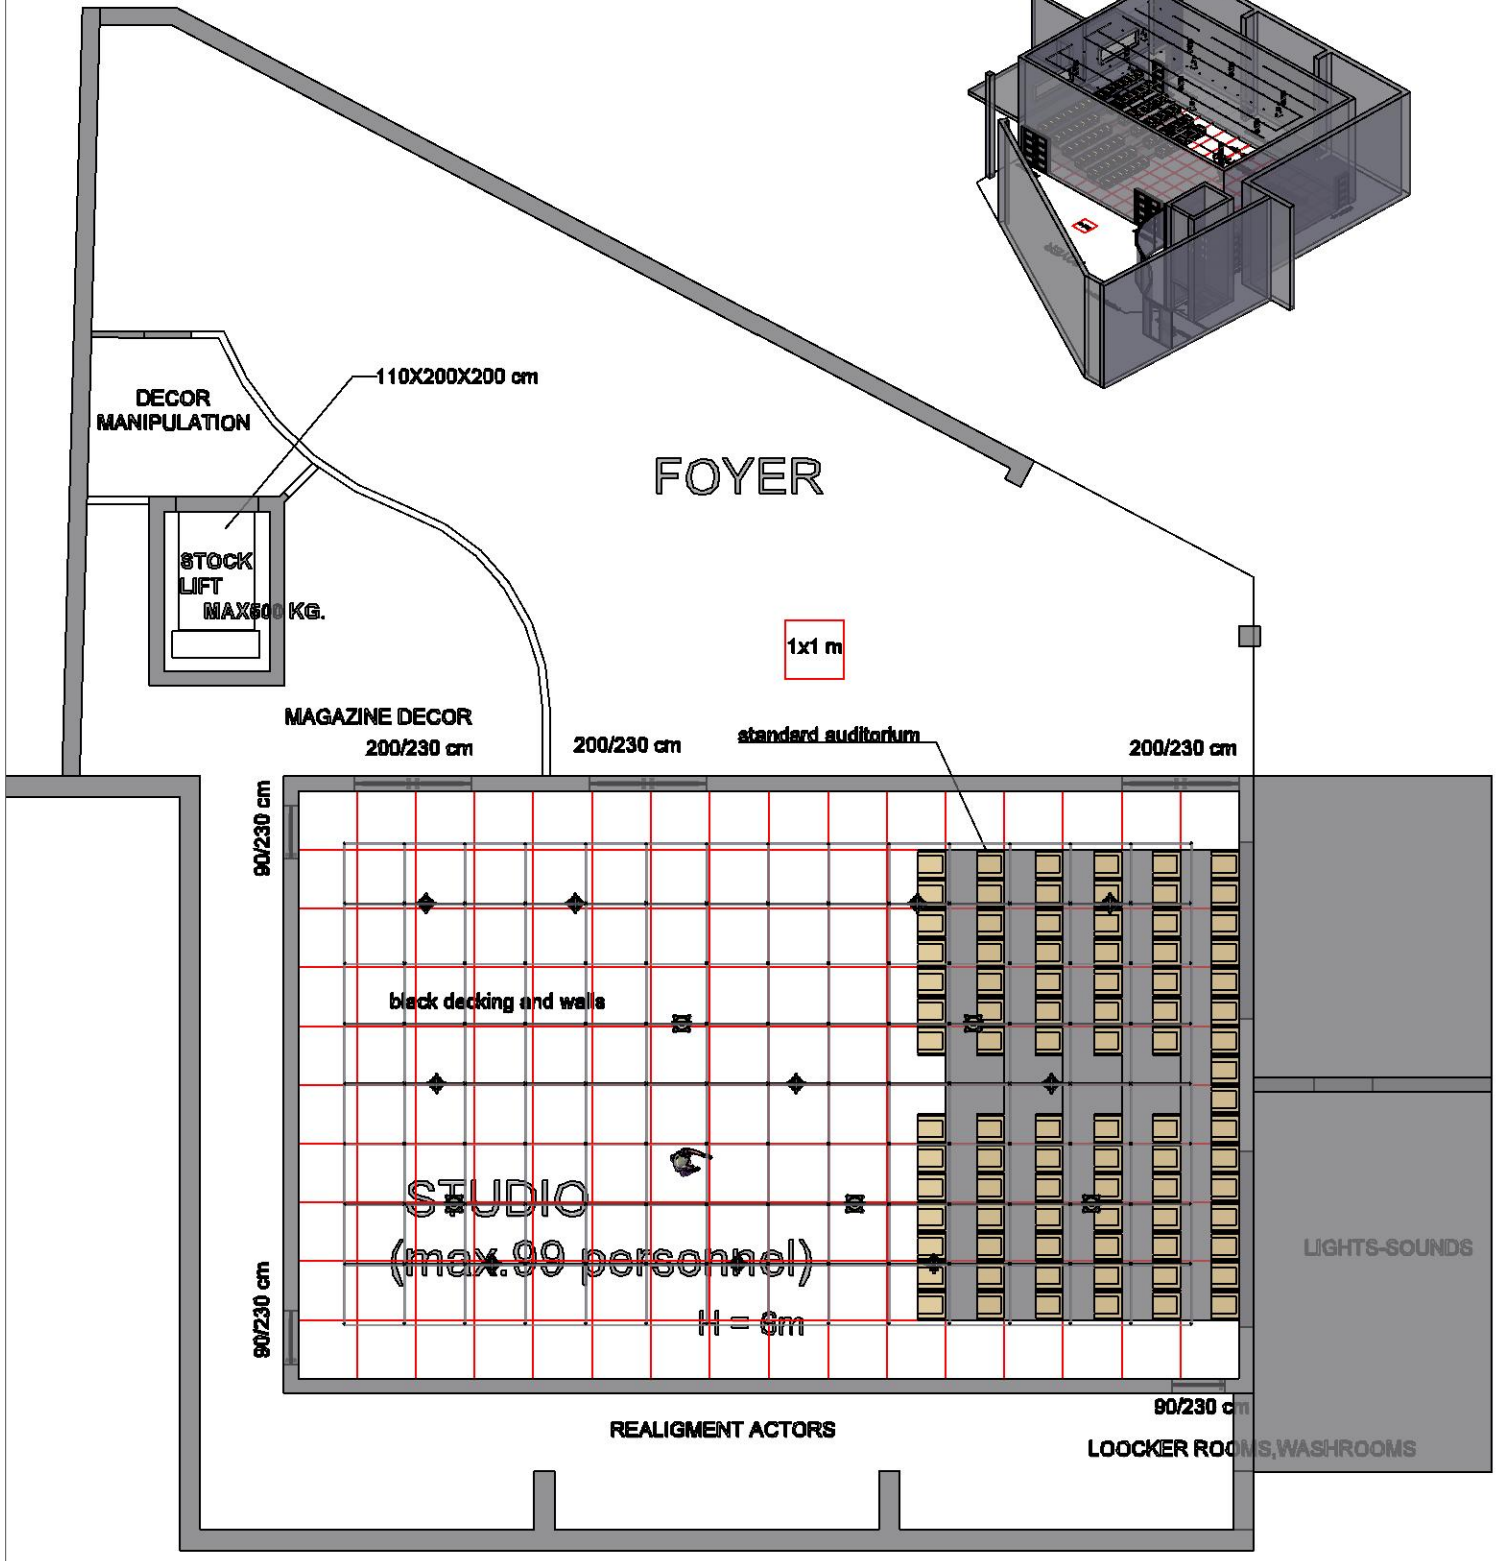

# STUDIO STAGE

## NOTE

- NO scenery supporting rods
- for the auditorium the adjustable and multi interior platforms can be used and placed on demand

left

E

right

front

back