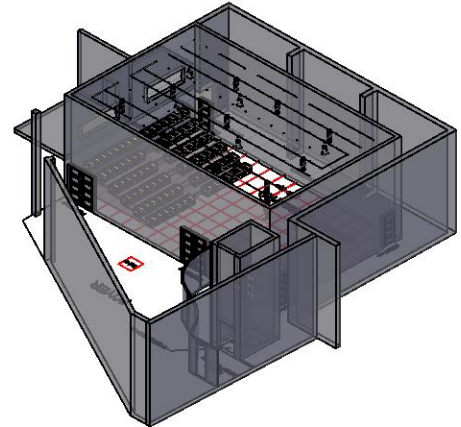

# STUDIO STAGE

## NOTE

- NO scenery supporting rods
- for the auditorium the adjustable and multi interior platforms can be used and placed on demand

left

E

right

front

back