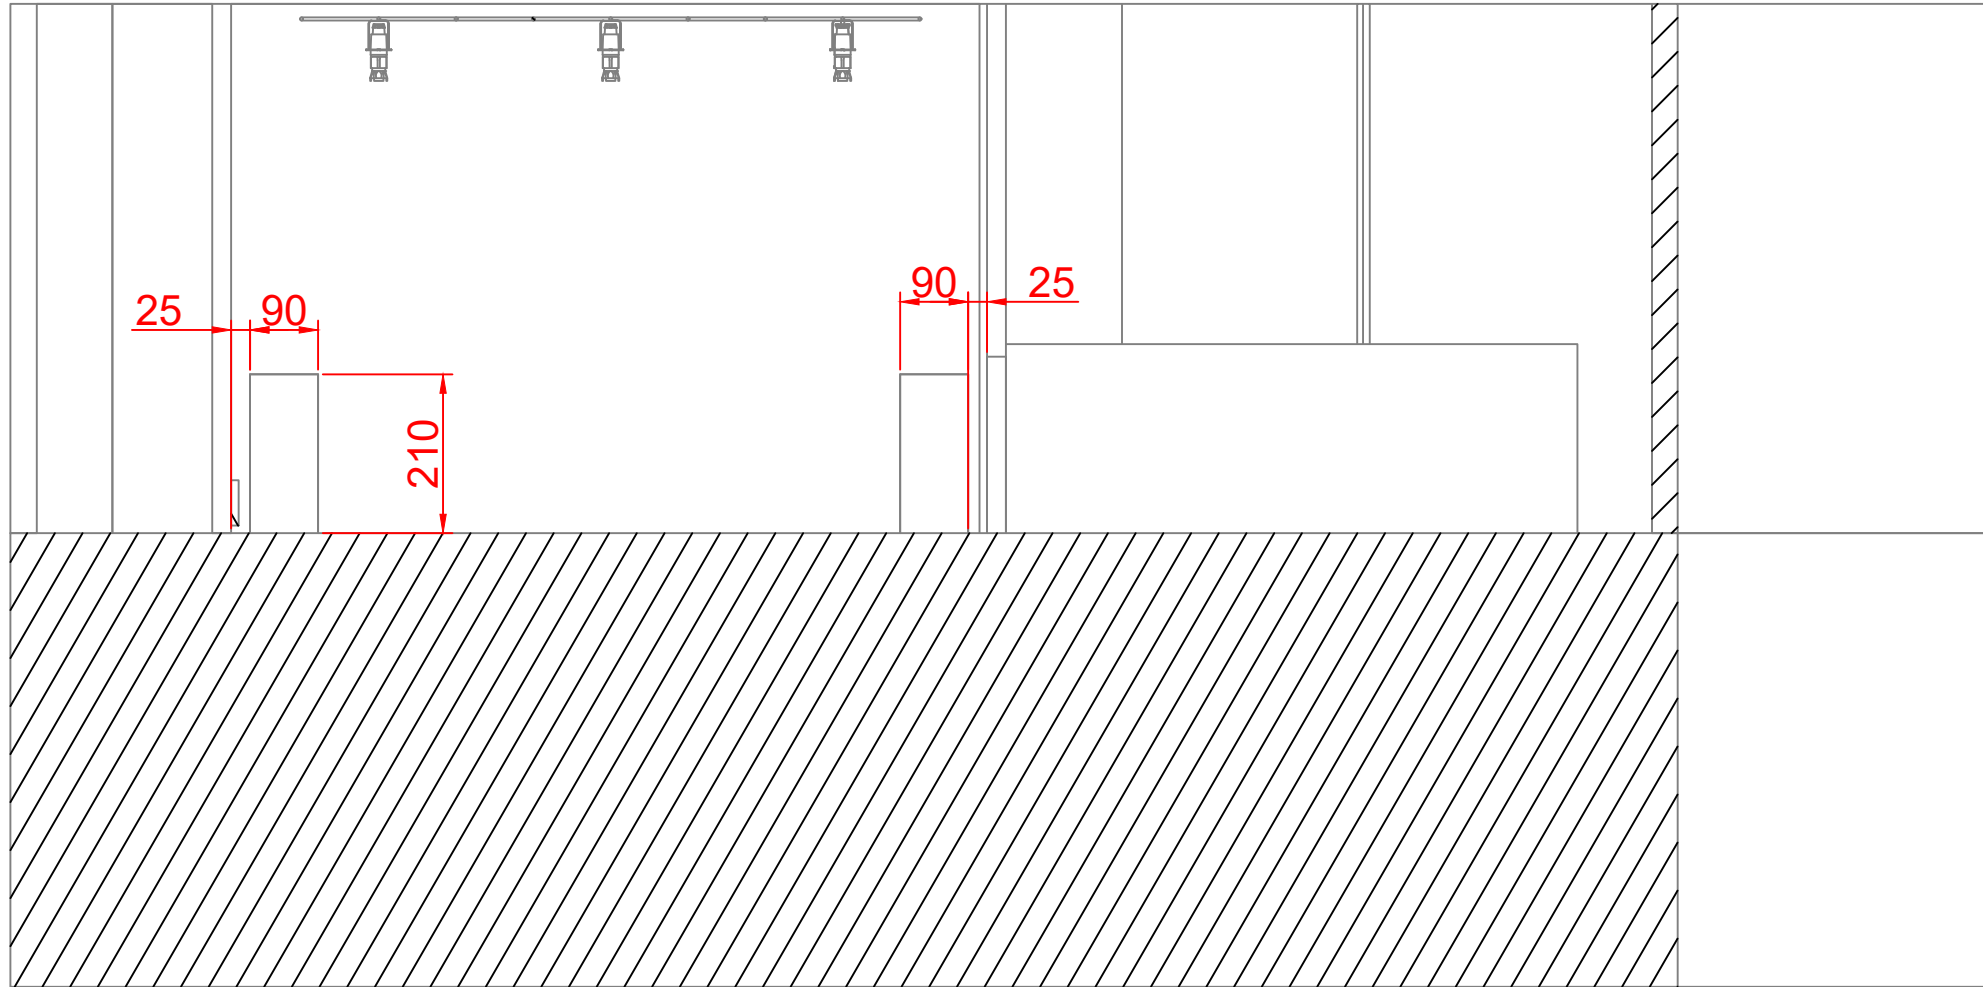

## NOTE

- NO scenery supporting rods
- for the auditorium the adjustable and multi interior platforms can be used and placed on demand

left

E

right

front

back