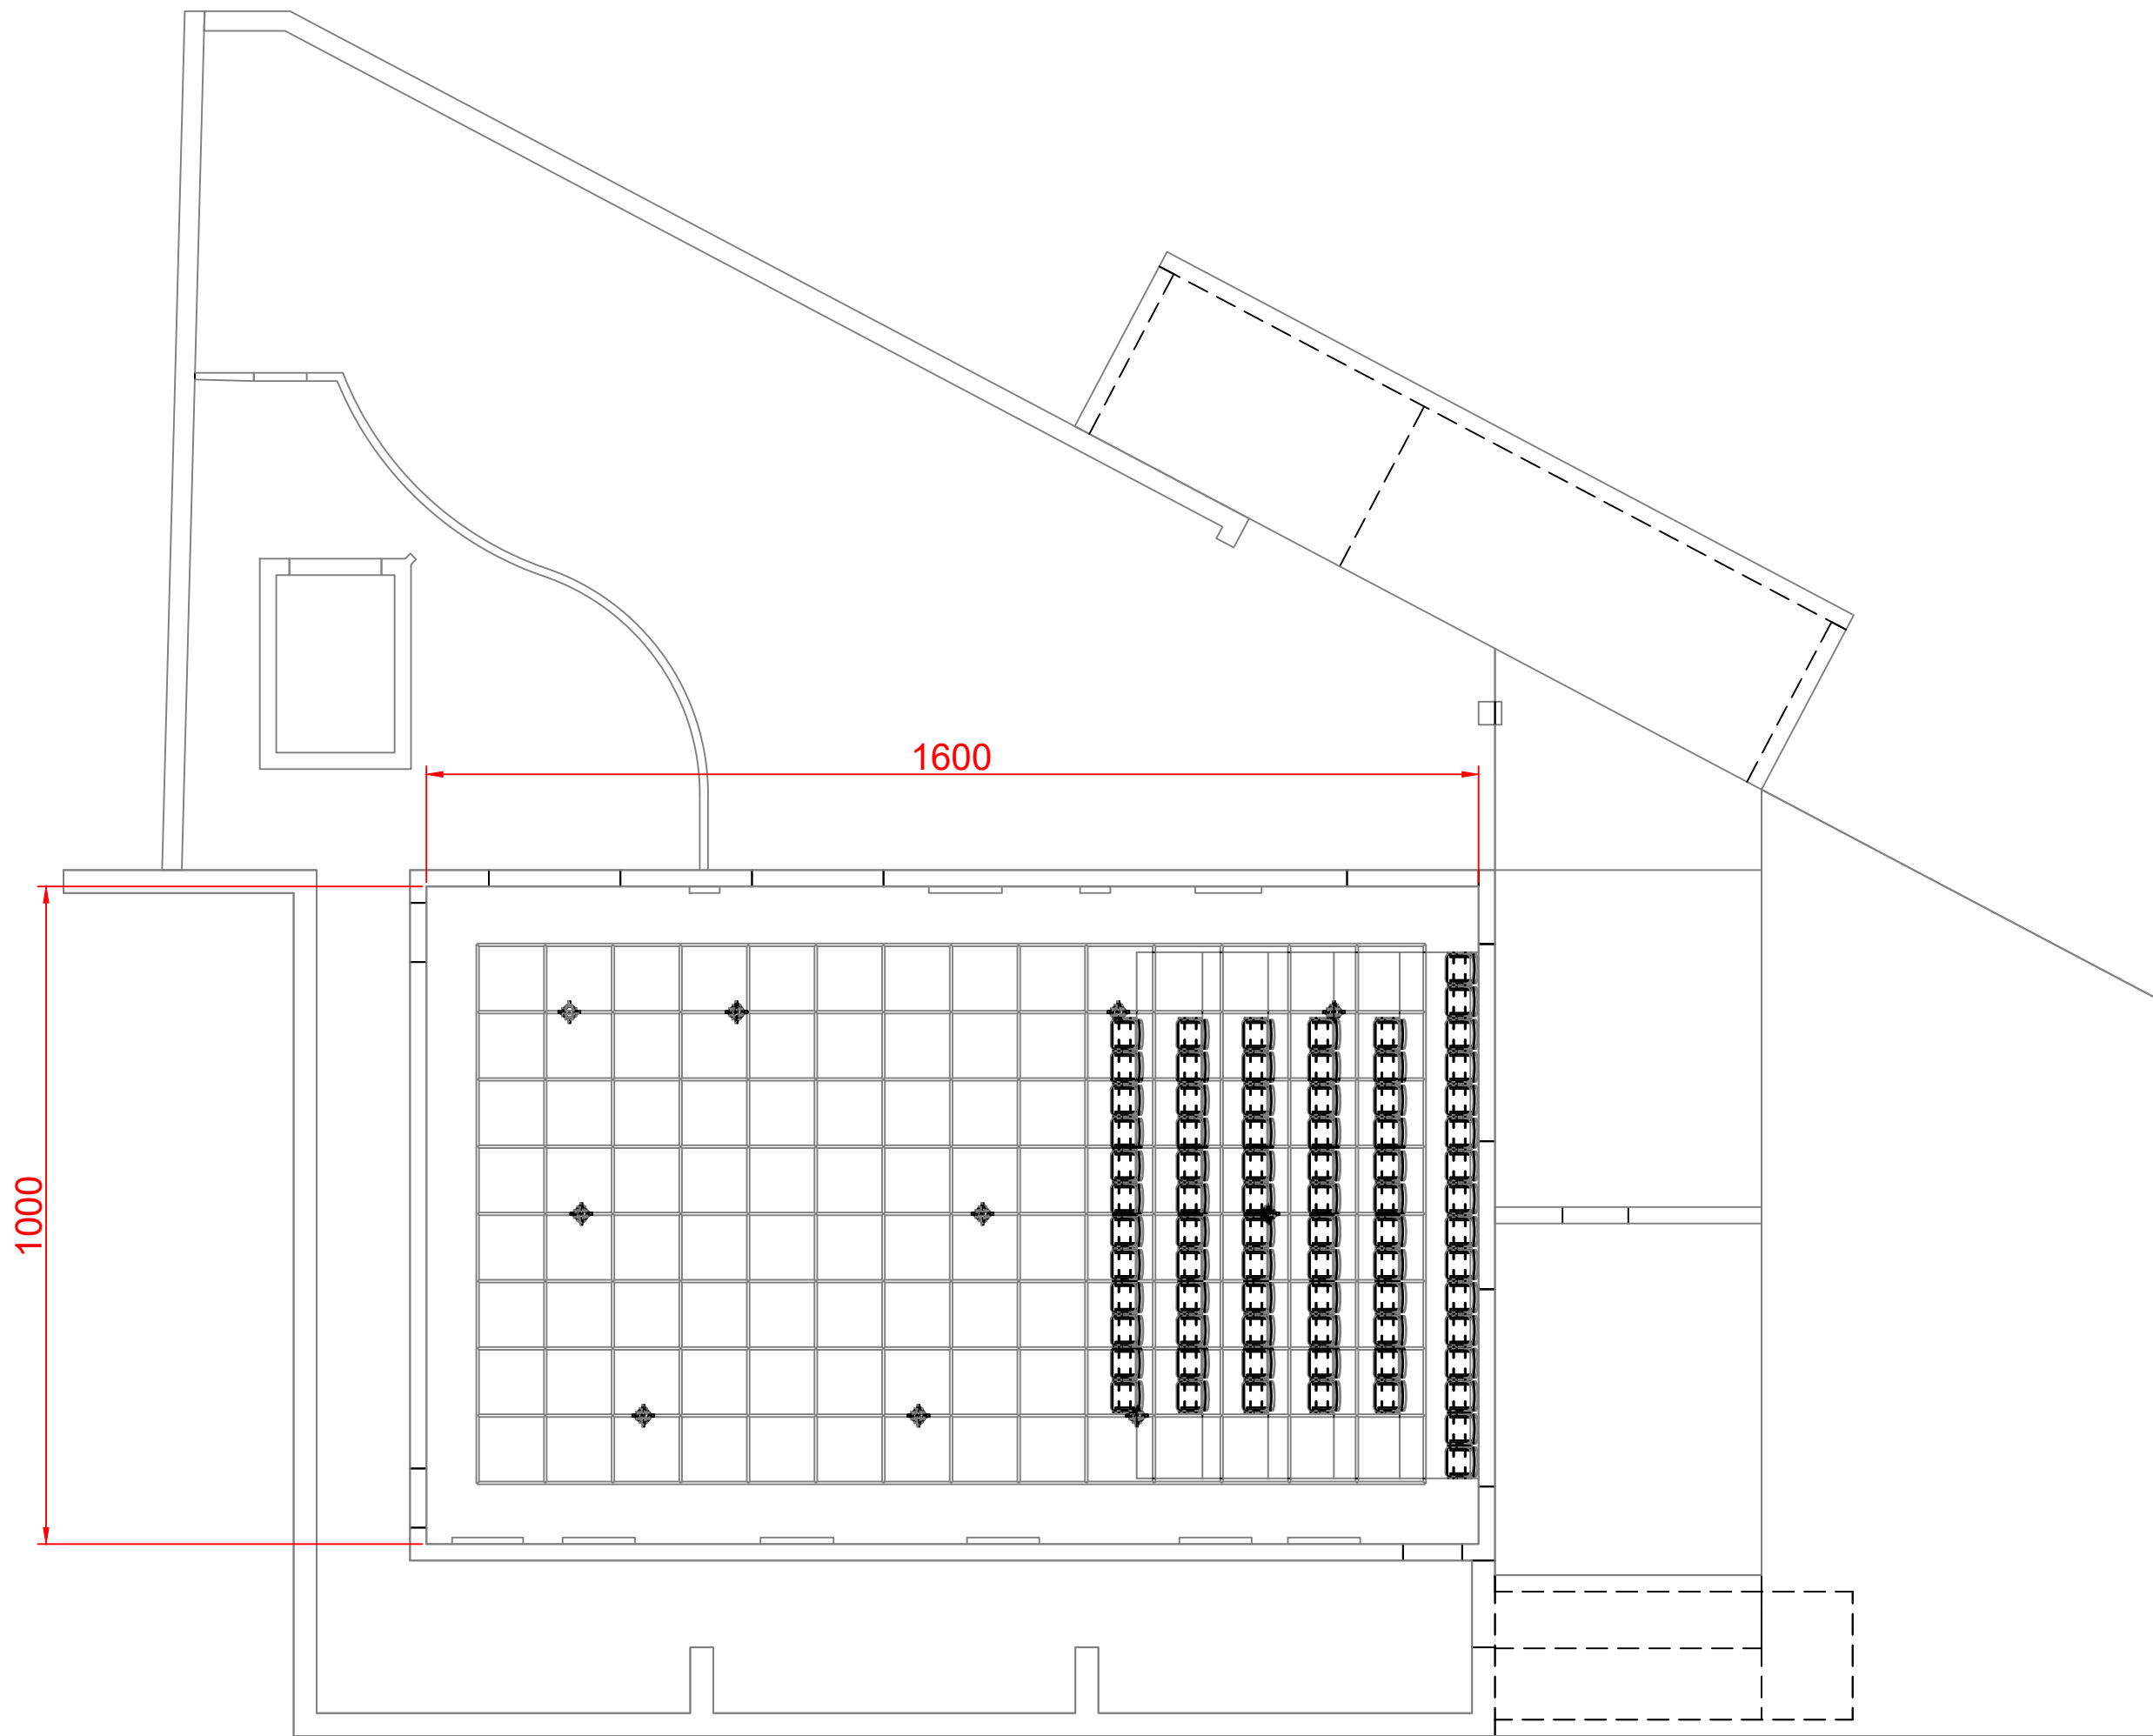

# STUDIO STAGE

## NOTE

- NO scenery supporting rods
- for the auditorium the adjustable and multi interior platforms can be used and placed on demand

left

E

right

front

back