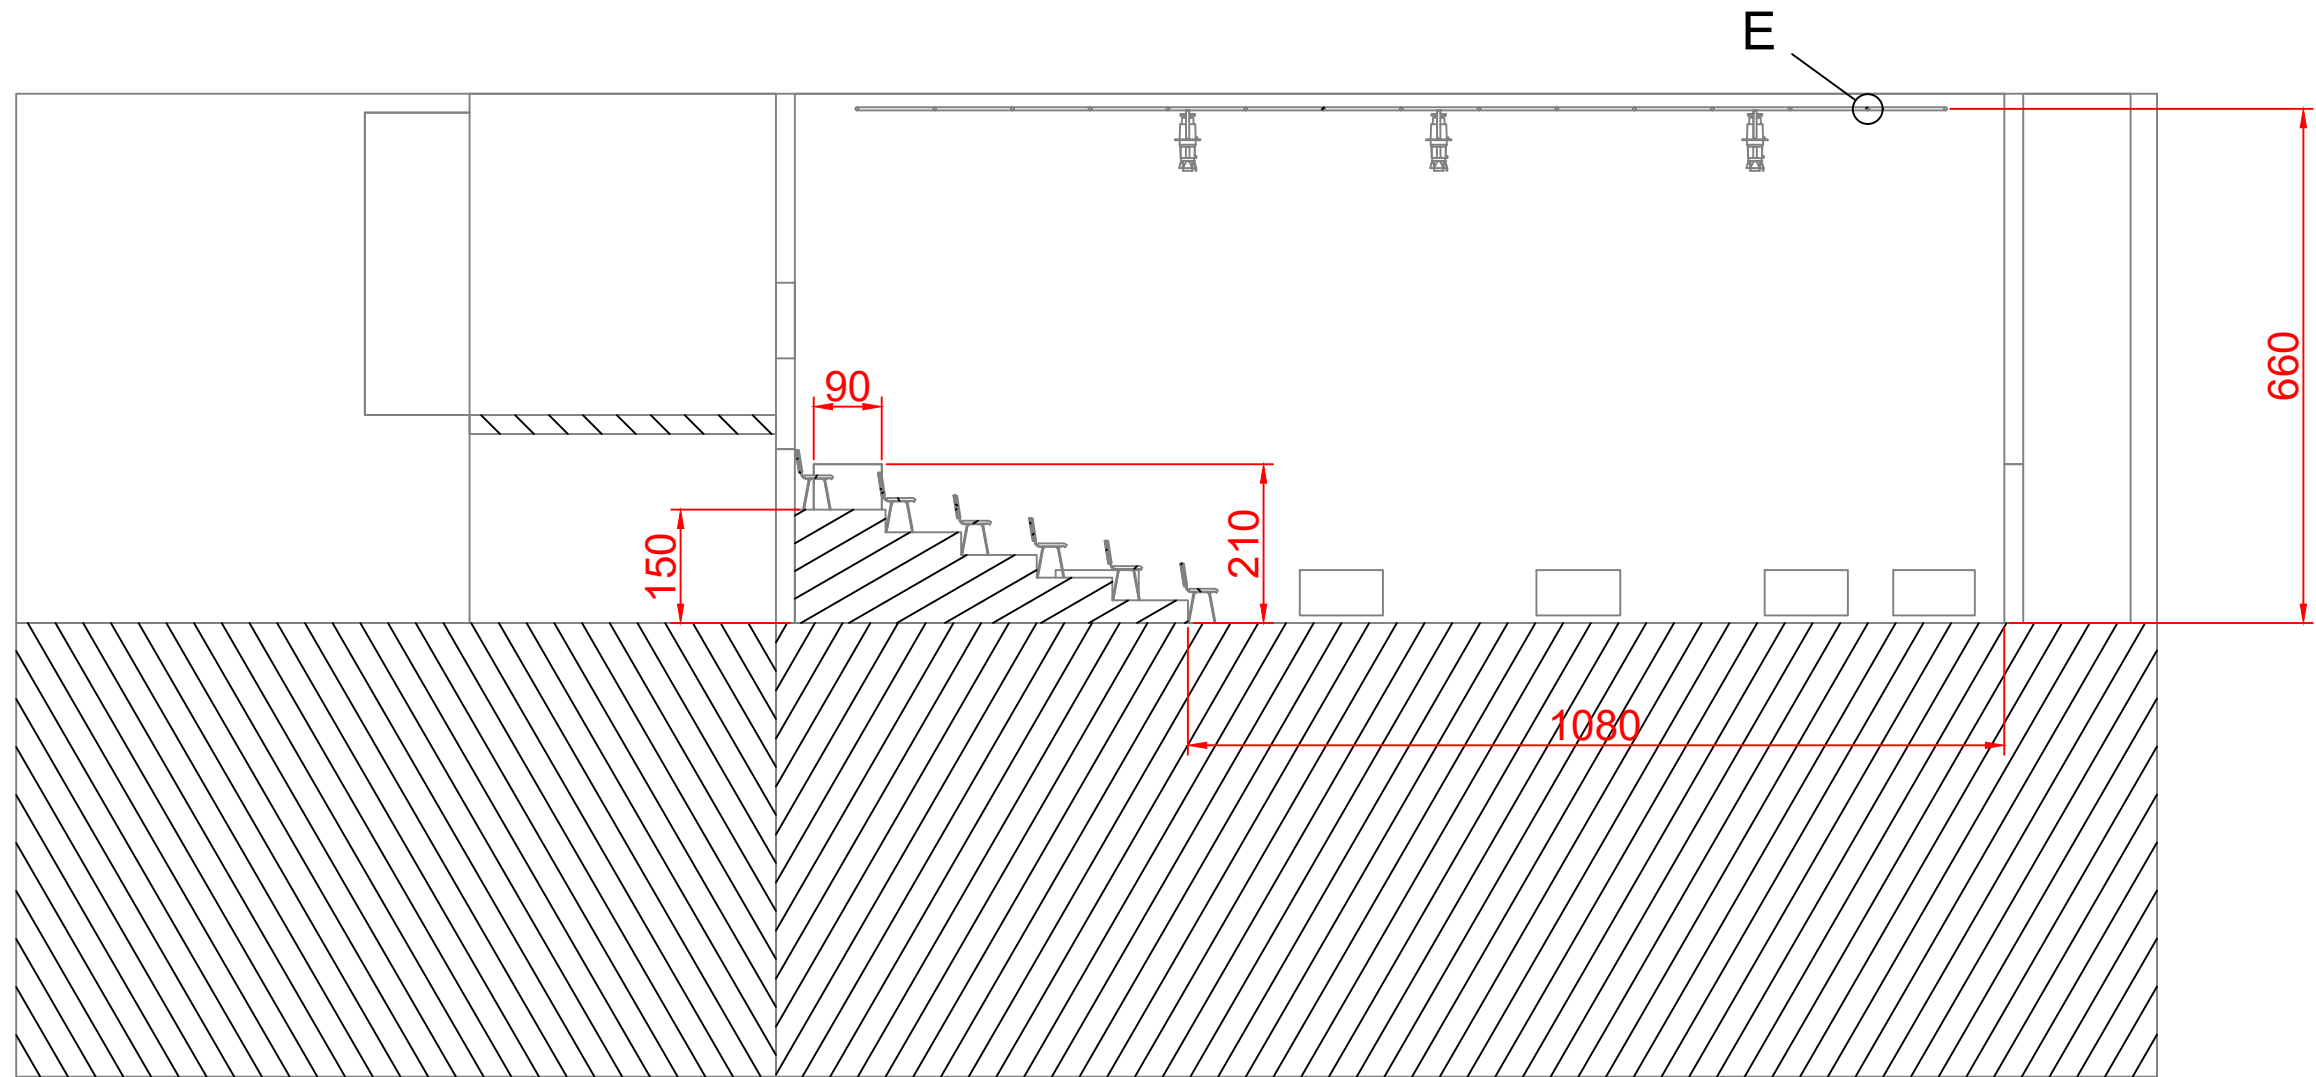

# STUDIO STAGE

## NOTE

- NO scenery supporting rods
- for the auditorium the adjustable and multi interior platforms can be used and placed on demand

left

E

right

front

back